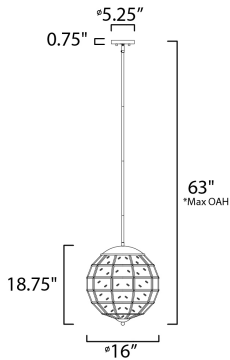

FINISHES OPTION

Black / Burnished Brass (BKBUB)

MATERIAL

Brass, Glass, Steel

RATINGS

cULus
Dry Location

ADDITIONAL

SLOPE: 90
OPERATING TEMPERATURE:
-20°C (-4°F), 40°C (104°F)

MEASUREMENTS

DIMENSION : 16" L x 16" W x 18.75" H
 MAX OAH : 63" OAH
 CANOPY : 5.125" W x 0.75" H x 5.125" L
 HANGING WEIGHT : 11.24 lb

LAMPING

INPUT VOLTAGE : 120V
 BULB : 3 x 60W Incandescent E12 Candelabra , 180W Total
 BULB INCLUDED : (Not Included)
 DIMMABLE : Yes